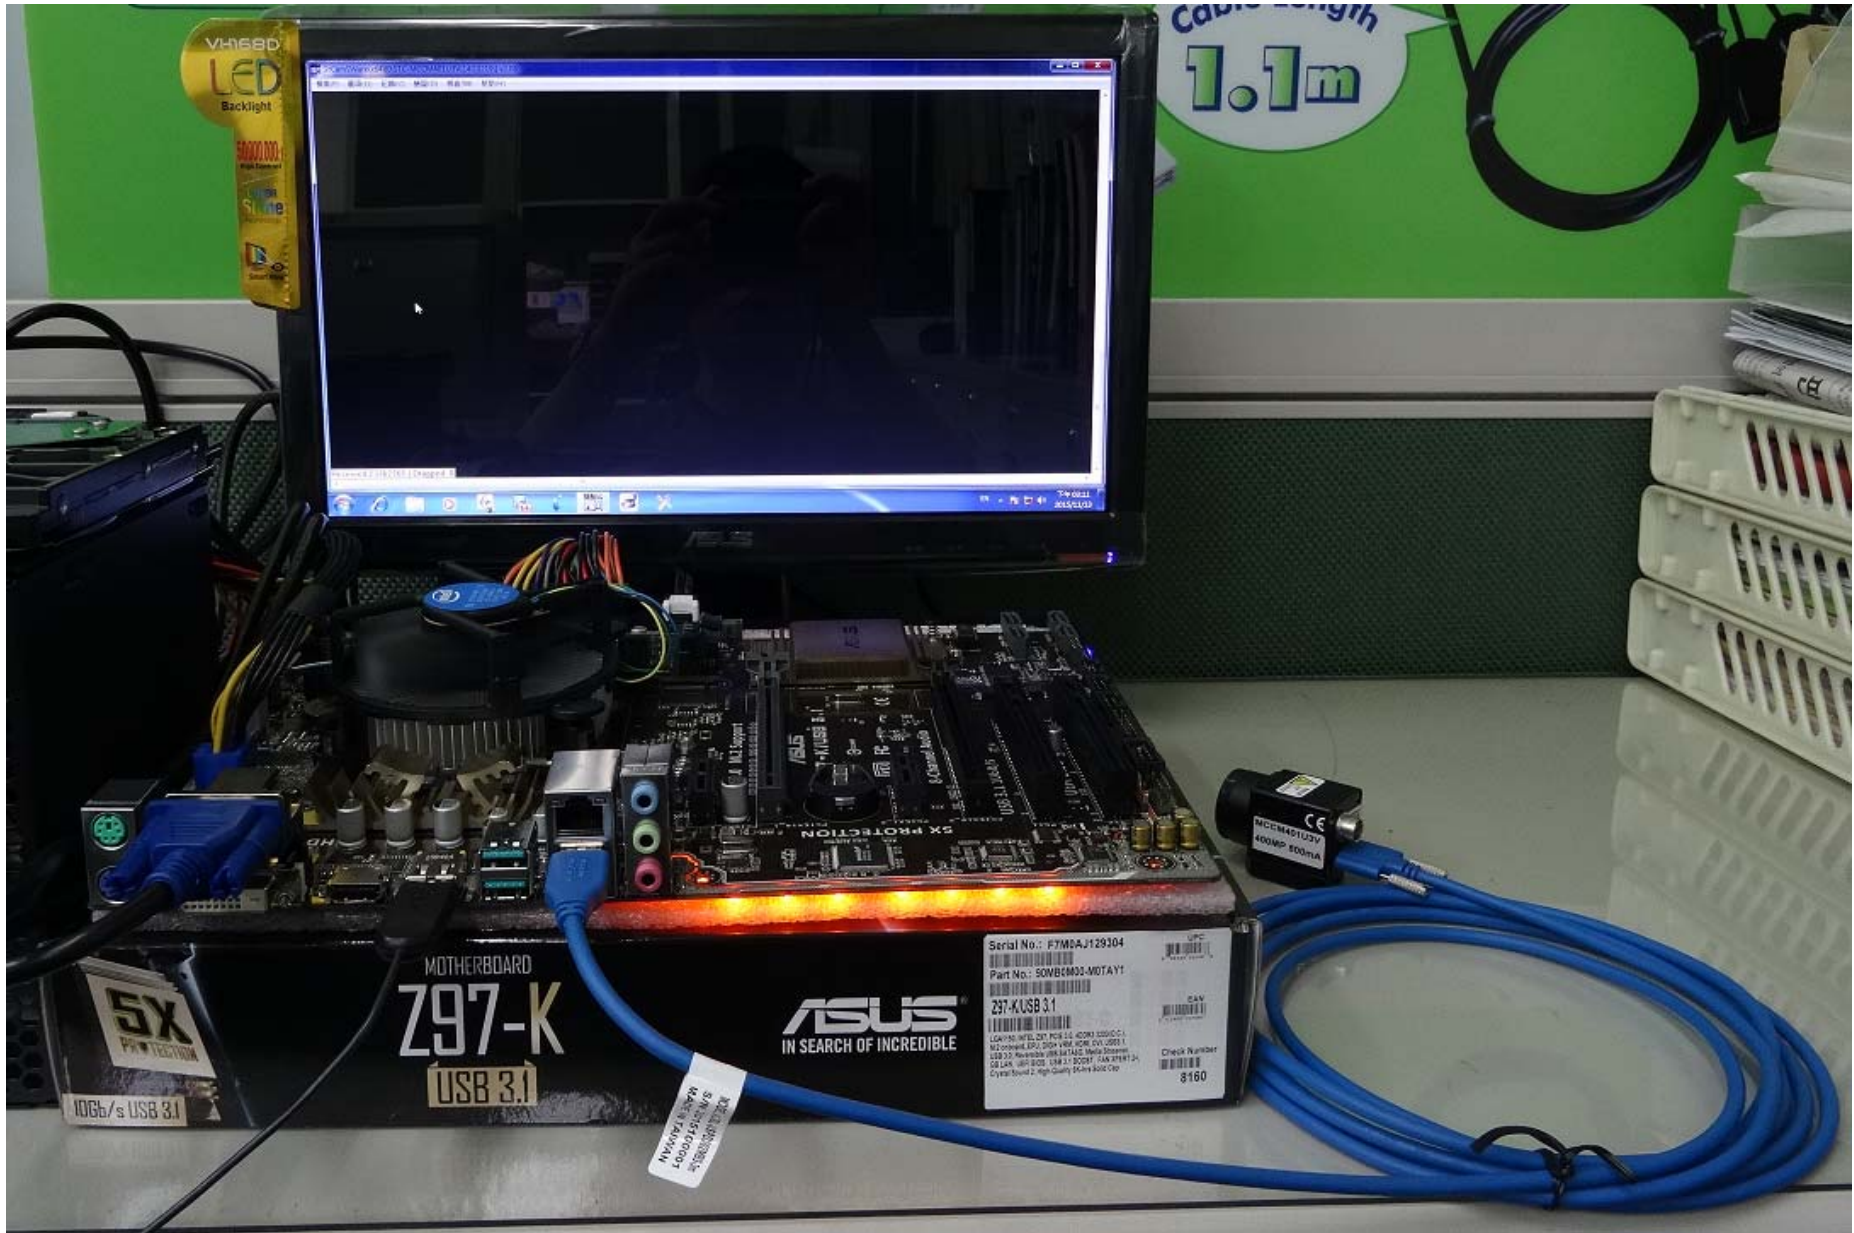

JARGY CO., LTD.

Test Report

Model : CBL-USPD302MBS-3m
Camera Brand Name : SENTECH

Ver : 1.0

Date : 2015/11/13

Test Platform

Type	PC		
Model	ASUS Z97-K/USB3.1		
OS	Windows 7 Home Premium 64Bit		
CPU	Intel Core i3-4160		
HDD	SATA III 1TB		
RAM	DDR3 4GB		
USB 3.0	PCH 6 Ports(Intel Z97 Native)		

Tested Camera : STC-MCCM401U3V

Tested time : 72h

VH168D
LED
Backlight
50000000
Super
Slim

Cable Length
1.1m

5X
PROTECTION
10Gb/s USB 3.1

MOTHERBOARD
Z97-K
USB 3.1

ASUS
IN SEARCH OF INCREDIBLE

Serial No.: P7M0A1129304
Part No.: 50NB0M03-M0TA11
Z97-K-USB 3.1
Check Number
8160

MOTHERBOARD
Z97-K
400Mbps USB 3.1

MCDM40103V
400Mbps

JARGY CO., LTD.

Test Report

Model : CBL-USD302MBS-5m
Camera Brand Name : SENTECH

Ver : 1.0

Date : 2016/3/17

Test Platform

Type	PC		
Model	GIGABYTE GA-Z170X-Gaming 3		
OS	Windows 10 Pro 64-bit		
CPU	Intel Core i5-6400		
HDD	SATA III 1TB		
RAM	DDR4 4GB		
USB 3.0	PCH 6 Ports(Intel Z170 Native)		

Tested Camera : STC-MCCM401U3V